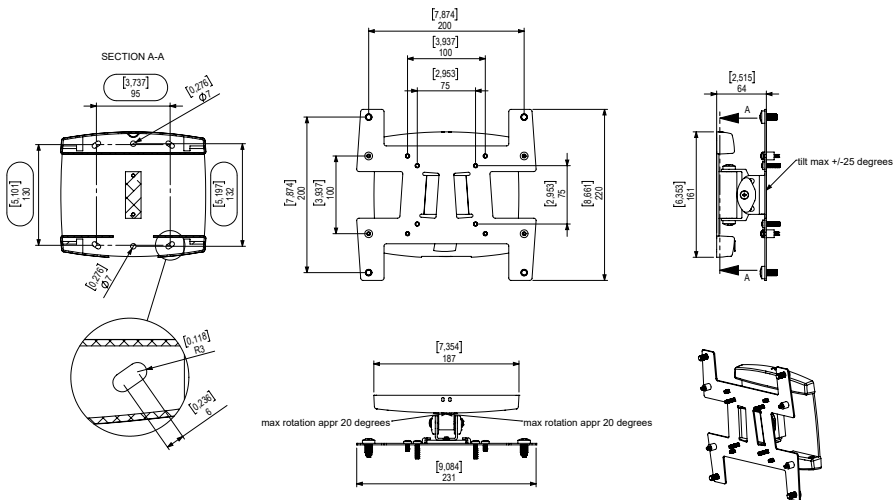

INFO

Finish: Black or Anthracite Grey.

Max load weight: 12 kg

VESA standard: 75 x 75 - 200 x 200 mm

Tilt/Swivel: the display can be tilted +/- 25° and swiveled +/- 30°, depending on size of the display.

TECHNICAL DRAWING (INCH/MM)

C181U004-1A..C181U004-2A ICON WL ST

SIMPLE ORDERING

ART. NO.

C181U004-1A Icon WL ST Black

C181U004-2A Icon WL ST Anthracite Grey