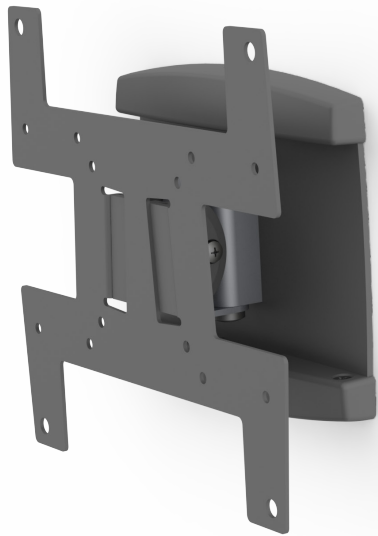

SMS ICON WL ST

Need some more variations?

The SMS Icon WL ST is a small and smart wall bracket that adds a lot of possibilities to your display. It can make your display swivel and tilt in almost any direction. It can carry displays up to 12 kg.

The SMS Icon WL ST has a compact design that will keep your display close to the wall, a neat solution for a neat display. Choose black or anthracite grey for matching room and equipment. Suits VESA 200x200!

INFO

Finish: Black or Anthracite Grey.

Max load weight: 12 kg

VESA standard: 75 x 75 - 200 x 200 mm

Tilt/Swivel: the display can be tilted +/- 25° and swiveled +/- 30°, depending on size of the display.

TECHNICAL DRAWING (INCH/MM)